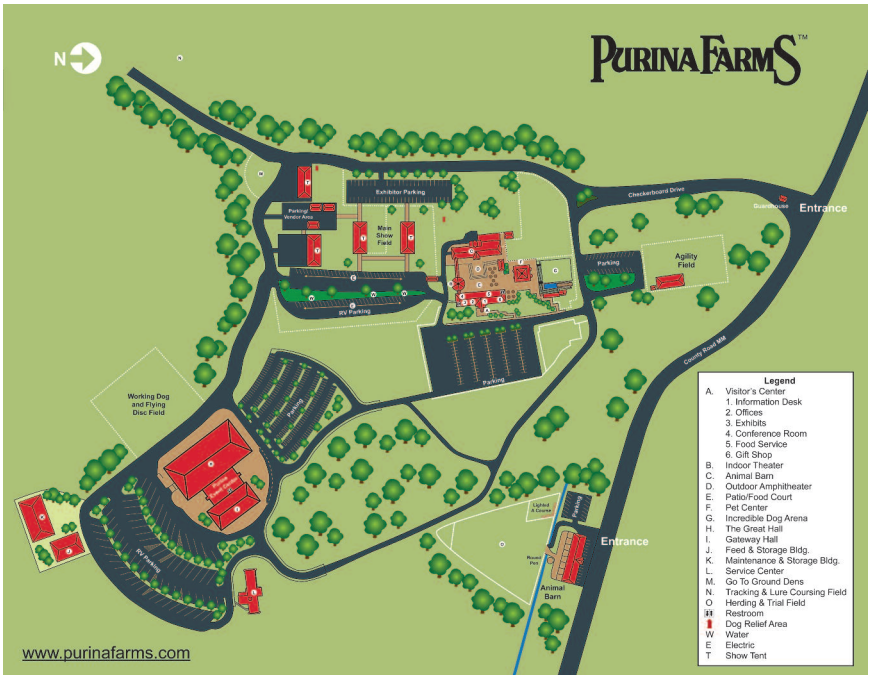

ROUTES TO THE SHOW

I-44 FROM EAST OR WEST - Take Gray Summit exit (Hwy 100 E). Turn north on Hwy 100 E. Go approximately 1/2 mile to "MM" & turn left. There are small Purina signs on the corner. "MM" is a very winding road. Large vehicles - use care. Entrance to the Farm is about 1 mile on the left. There are large security gates.