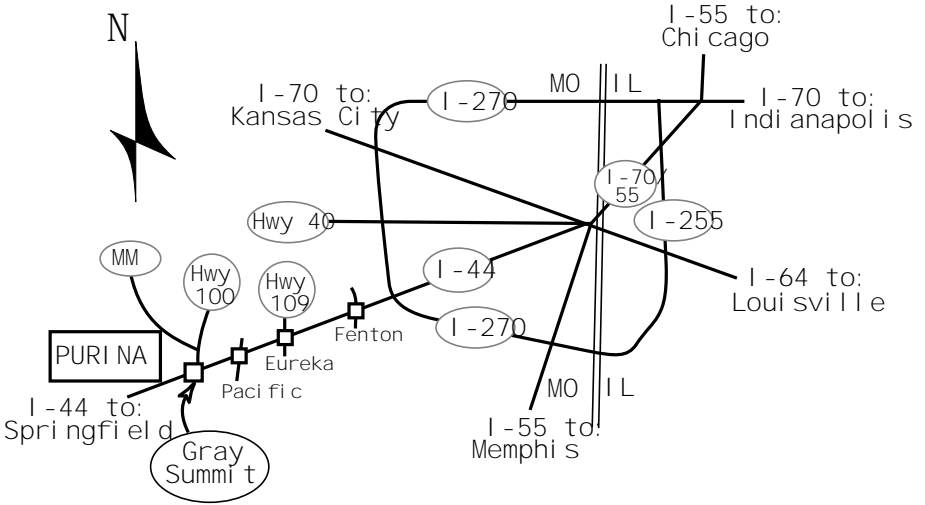

JACK ONOFRIO DOG SHOWS, L.L.C.

ROUTES TO THE SHOW

I-44 FROM EAST OR WEST - Take Gray Summit exit (Hwy 100 E). Turn north on Hwy 100 E. Go approximately 1/2 mile to "MM" & turn left. There are small Purina signs on the corner. "MM" is a very winding road. Large vehicles - use care. Entrance to the Farm is about 1 mile on the left. There are large security gates.